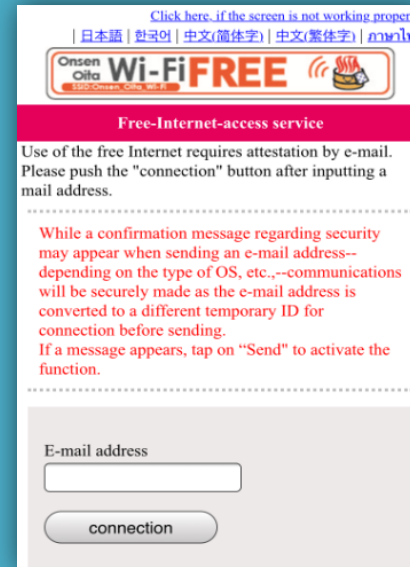

FREE

Onsen Oita Wi-Fi

HOW TO USE

1. **Connect to**
“Onsen_Oita_Wi-Fi”
network

Select “Onsen_Oita_Wi-Fi”
from available Wi-Fi networks
on your device.

3. **Check the Terms**
and Conditions

4. **Enter e-mail**
address

Enter your e-mail address and
click Connect.

2. **Open the Internet**
browser

5. **Connect!**

※3 hours (15 min × 12) free connection per day